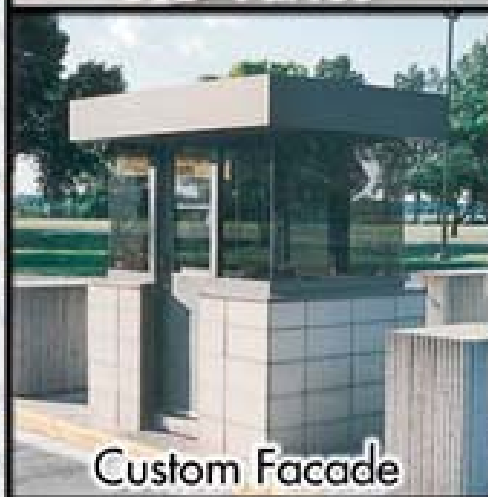

PAR-KUT

PORTABLE STEEL BUILDINGS

Serving the Parking Industry Since 1954

360° Parvue

Cashier Booth

Modular APM Shelter

Custom Facade

Presidential

Custom

Durable welded construction and low maintenance materials make **Par-Kut Portable Steel Buildings** your best choice for your parking facilities.

Visit us on-line or call us for a quotation.

586-468-2947