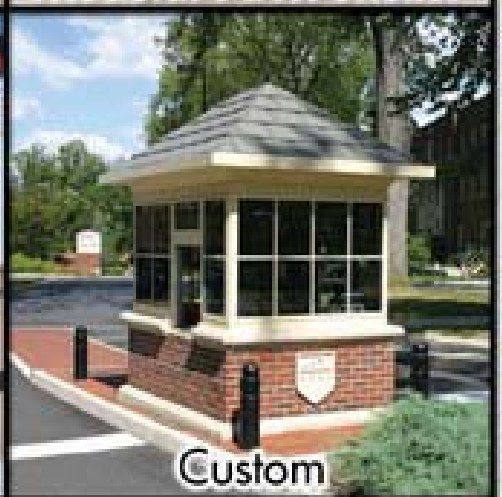

PAR-KUT

PORTABLE STEEL BUILDINGS

Serving the Parking Industry Since 1954

360° Parvue

Cashier Booth

Modular APM Shelter

Custom Facade

Presidential